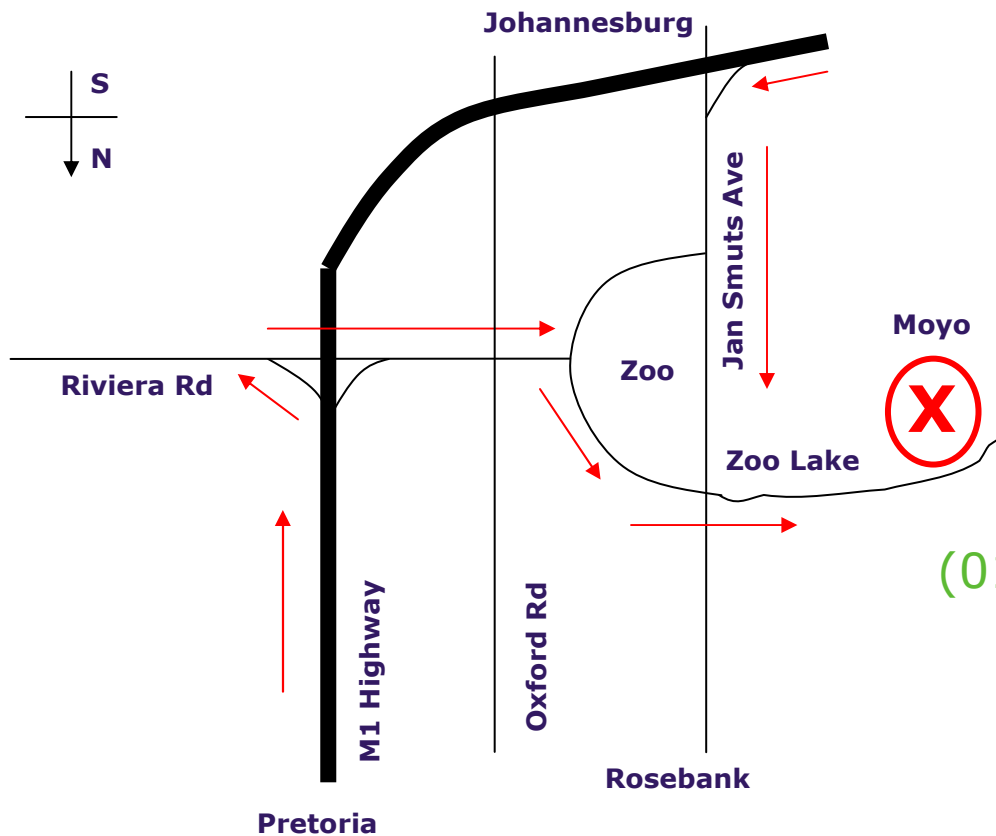

Map to Moyo Zoo Lake

Prince of Wales Ave, Saxonwold
(011) 646-0058 / (083) 326-6763

Directions: Travelling on the M1 north towards Sandton, take the Jan Smuts Avenue offramp. Turn left at the lights into Jan Smuts. Turn left just after Zoo Lake. Follow the signs to Moyo.

Travelling southwards on the M1, take the Riviera Road offramp, turn right at the top of the offramp. Cross over Oxford Rd. Turn Right at the T-junction (Zoo and Arch in front of you). Cross over Jan Smuts and follow the signs to Moyo.